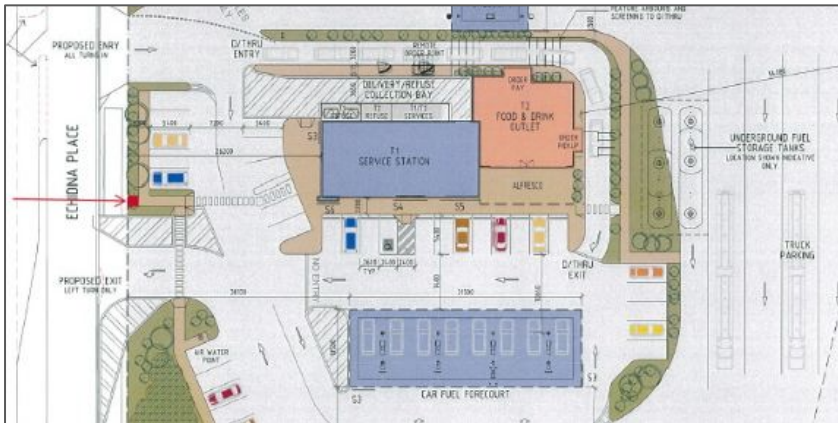

The college is located on a 19 hectare site, and will include an eco-sciences precinct, Construction began around Easter with new enrolments happening now for the 2021 school year for year 7. - the first of up to 700 students expected to eventually attend.

Also underway

Two new Shell fuel/cafe/convenience outlets have opened just 3 and 4.3 kilometres up the road in the last 18 months. Now under construction this new Service Centre opposite Porter's Plainland Hotel will also have a drive through Coffee Club - bringing hot coffee and competition to the nearby McCafé.